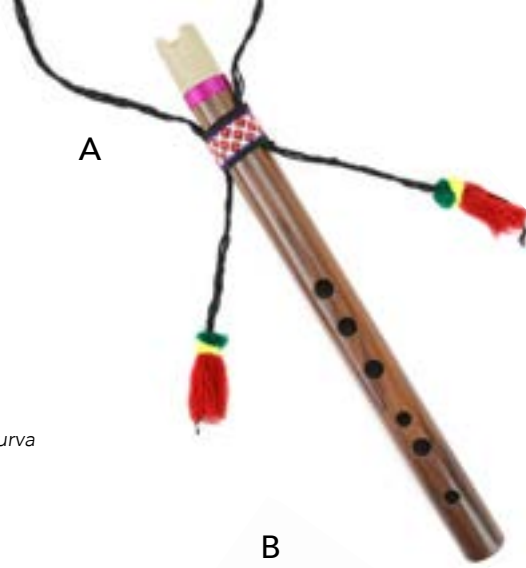

Shipibo

E

All sizes available in Antara Curva, Sampoña, and Antara.

A

A) Jacaranda Wood Quena **NEW**

#44807

Wood, acrylic, and bone mouthpiece. Length: 15". Made in Perú.

636836213484