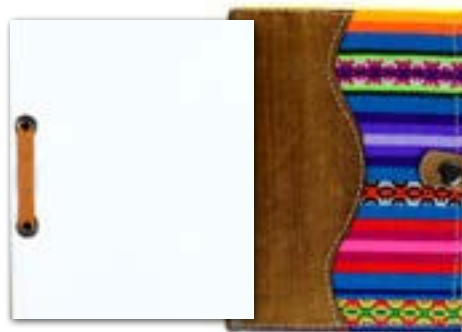

Sketchbook (Blank)