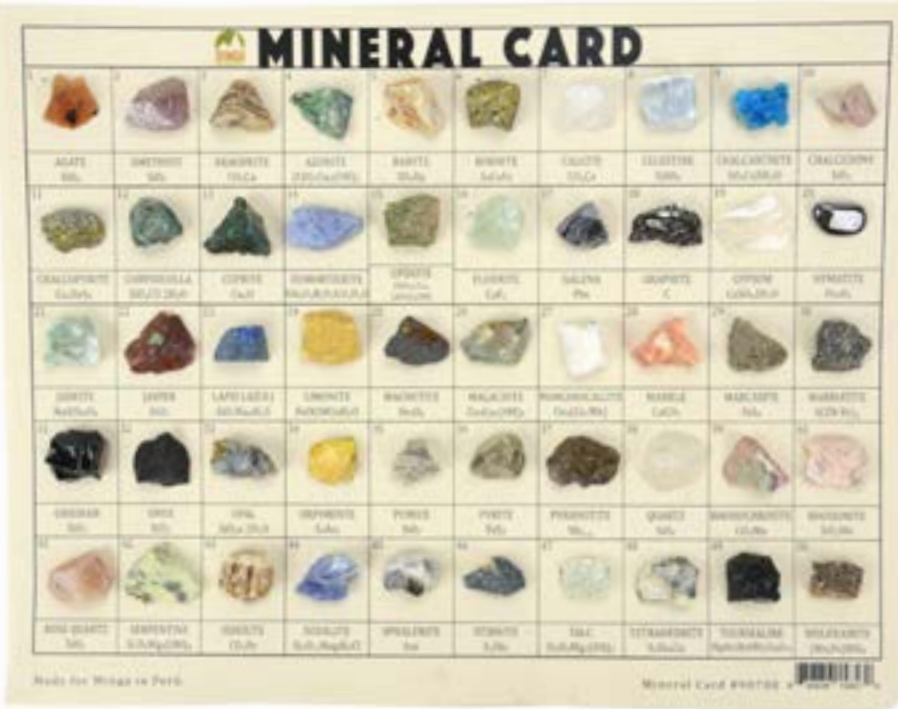

Our mineral cards are printed on sugar cane paper and give your customers an exciting visualization of the name, chemical formula, and chemical composition of the stones used in their jewelry and semiprecious stone products!

Mineral Card #90700
375 loyalty points.
Sugar cane paper. 9¾" x 6¾". Fifty different stone samples.
Made in Perú.

Mineral Card - Small #90904
Sugar cane paper. 3½" x 6¾". Fifteen different stone samples.
Made in Perú.