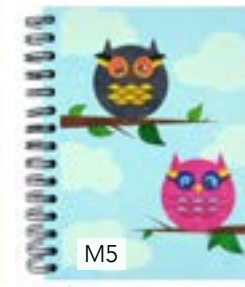

Paper Magnet #99320

Plush Magnet #99328

Mini Scrapbook #99338

**Large Notebook #99302**  
Hardcover, unlined. 5¾" x 7¾". Made in Sri Lanka.

**13 NEW DESIGNS  
+ 130 MORE ONLINE!**

Order Minga exclusives, birds, designs, elephants, flowers, ocean animals, sketch, and zoo animals, all at [www.mingaimports.com](http://www.mingaimports.com)

Try the 54 top sellers shown + many more Large Notebook designs online

Order elephants...

Order flowers and plants...

Order ocean animals...

Order sketch...

Order zoo animals...

Tell us your preferences and we'll send the best variety available. See full collection of 140+ online.