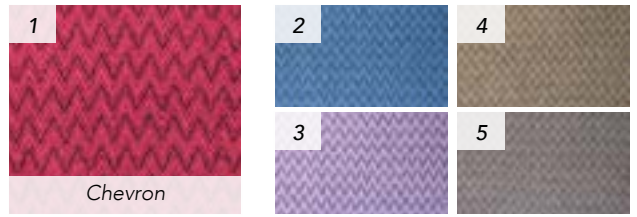

Lavender Diamond

Vision Infinity Scarf #51701

Acrylic. 33" x 18". Made in Ecuador.

636836158563

1-Raspberry, 2-Blue, 3-Lavender, 4-Brown, 5-Charcoal

1-Raspberry, 2-Sage, 3-Lavender, 4-Light Pink, 5-Mustard