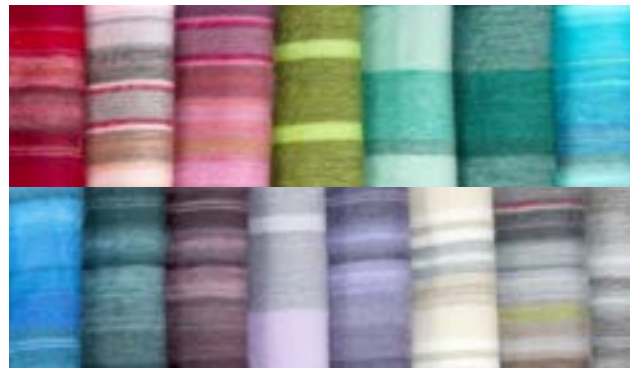

636836205779

636836156989