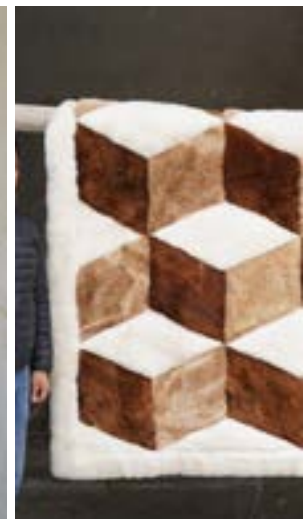

WORK WITH US!

- OPENING ORDER. $300+ Reorder: $150.
- GENEROUS TERMS. Get a 3% discount for ACH payments within 10 days of shipping; Use any major credit card; Or, apply for up to 60 days to pay via check.
- FREE SHIPPING. Buy $150+ of unique products on our Marketplace Deals pages (200+ products to choose from) for free shipping on your entire order.
- EARN LOYALTY POINTS TO SAVE MONEY! Earn points with every purchase. Now you can use points to get free merchandise! Over 200 qualifying products online.
- FAST SHIPPING. With 1100+ products online and an average fulfillment rate of 98%, we almost always have what you are looking for in stock. Order by 2pm CST to request same day shipping.
- NO BACKORDERS! Whatever we don't have will go on your WISHLIST. We don't ship without asking first.
- EASY RETURNS. You can return regularly priced items for full merchandise credit up to 60 days from invoice date. Just reach out to request your return credit memo before shipping.
- PROMOTE YOUR BRAND. Since we work directly with artisans, we can make modifications to products and marketing materials to better reflect your local trends or promote your store brand.