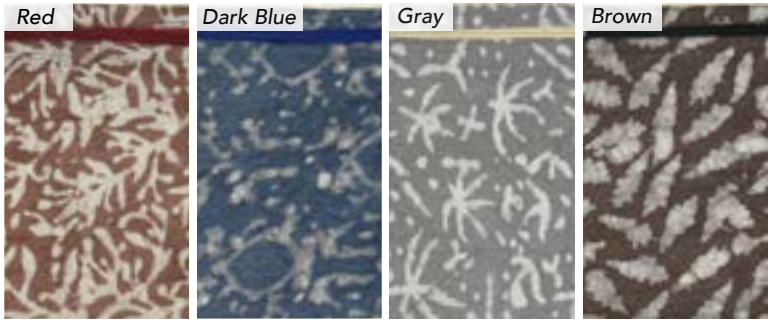

636836203492

Red

Khadi

Tie-dye

Tell us your preferences and we'll send the best variety available. Some colors not shown.

Red

Saddle

Espresso