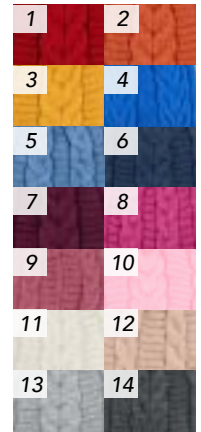

636836205663

1-Red, 2-Orange,  
 3-Mustard, 4-Turquoise,  
 5-Denim, 6-Steel  
 Blue, 7-Wine, 8-Pink,  
 9-Plum, 10-Light Pink,  
 11-White, 12-Camel,  
 13-Light Gray,  
 14-Charcoal

**Clara Headband #52120**  
 Wool. Made in Ecuador.  
 Fleece lined.