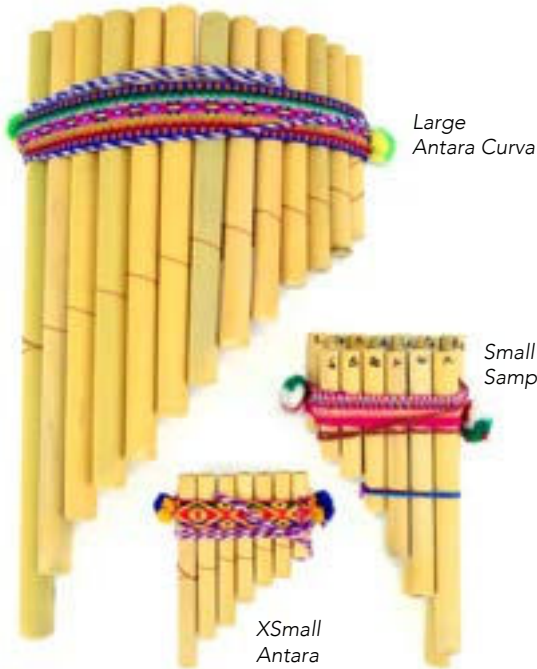

#44901

Bamboo. Length: 6". Made in Perú.

636836205267

F) Pan Flute Chuly

#44902

Bamboo. Length: 6". Made in Perú.

636836205281

Large Antara Curva