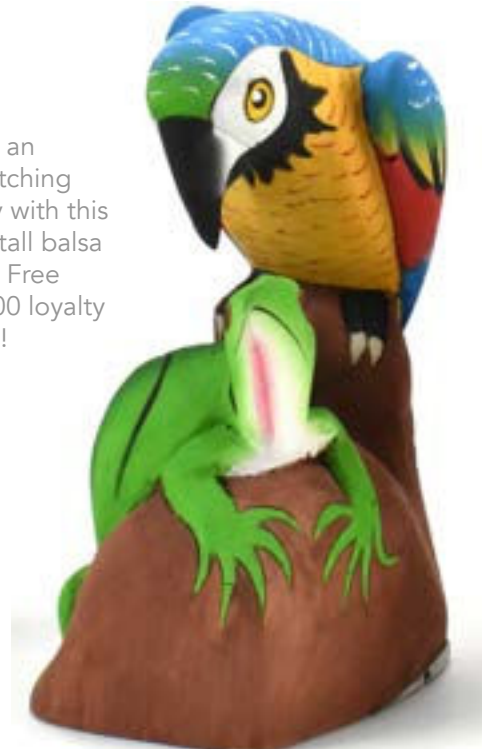

Create an eye-catching display with this 9 inch tall balsa statue. Free with 600 loyalty points !