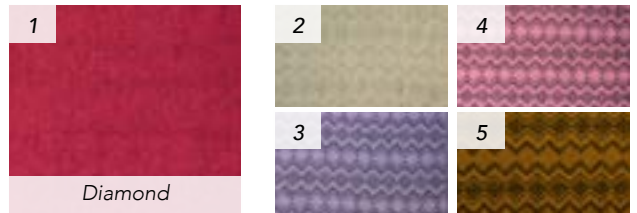

Lavender Diamond

Vision Infinity Scarf #51701

Acrylic. 33" x 18". Made in Ecuador.

636836158563

1-Raspberry, 2-Blue, 3-Lavender, 4-Brown, 5-Charcoal

1-Raspberry, 2-Sage, 3-Lavender, 4-Light Pink, 5-Mustard