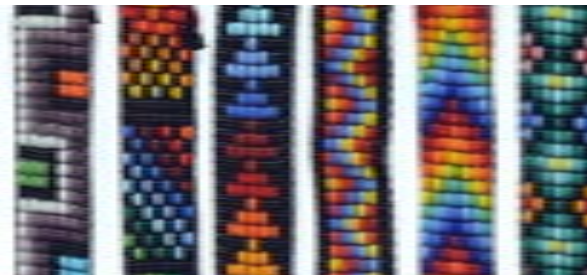

Woven Bead Choker #20890

Min: 3

Adjustable loomed choker. Made in Ecuador.

Combine with bracelet, page 31.

636836202686