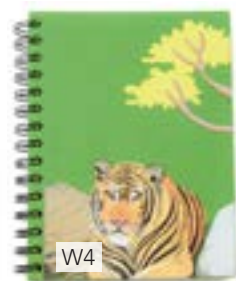

D9

D10

D12

D13

D14

D15

Order elephants...

E2

E3

E4

E5

E6

E7

E8

E9

E10

E11

E12

E13

Order sketch...

E14

E15

E16

S1

S2

S3

S4

S5

S6

S7

S8

S9

Order zoo animals...

S10

S11

W1

W4

W5

W7