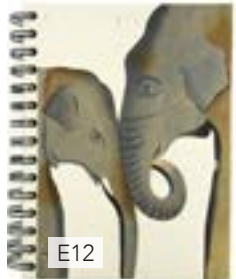

D9

D10

D12

D13

D14

D15

Order elephants...

E2

E3

E4

E5

E6

E7

E8

E9

E10

E11

E12

E13

Order sketch...

E14

E15

E16

S1

S2

S3

S4

S5

S6

S7

S8

S9

Order zoo animals...

S10

S11

W1

W4

W5

W7