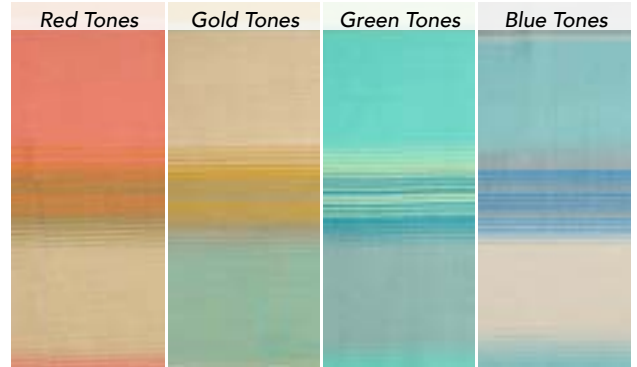

Solid

Free Spirit Scarf #51403

Min: 2

Acrylic. 66" x 24" with 3" fringe. Made in Ecuador.

Order in Spring/Summer or Fall/Winter tones.

636836156194