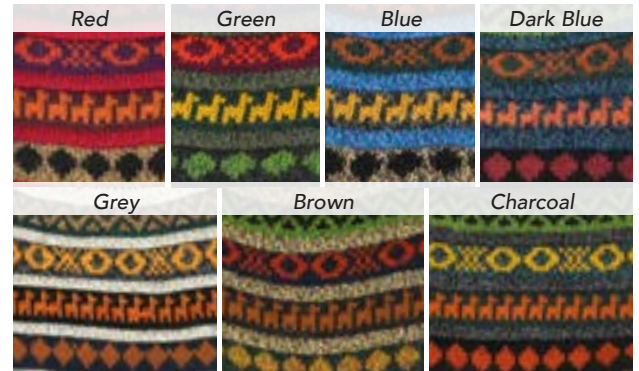

Alpaca Blend Reversible Beanie Hat #52934

NEW

Min: 2

50% Alpaca, 50% Acrylic. Made in Perú.

Reversible.

636836210483