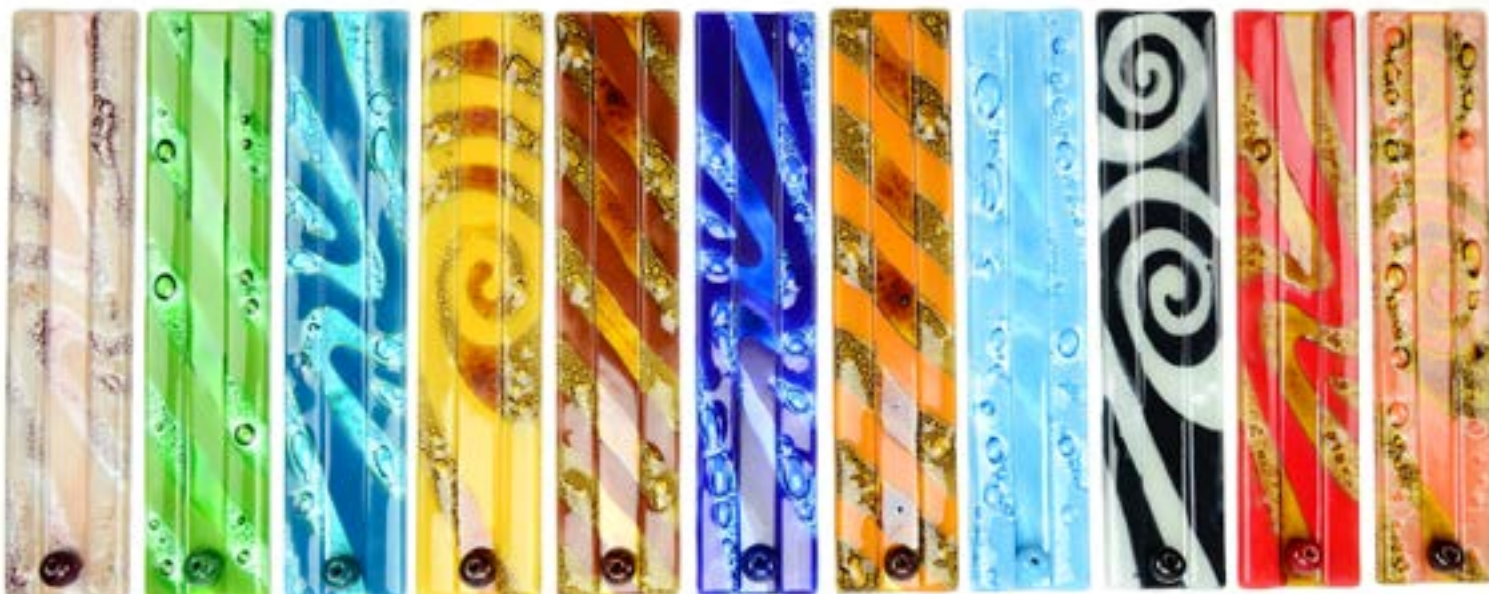

Glass Incense Burner #97103
Min: 2
Glass. Variety of colors and designs.
9½" x 2". Made in Ecuador.

636836204444

Visiting Aída

Aída is the skilled artisan behind our glass incense burners and other fine crafts and has been working with Minga Fair Trade for over 10 years. While Aída clearly takes pride in her work, her greatest pride has been seeing all 3 of her children earn college degrees. She relates “working with Minga allowed me to support my daughters to reach their academic goals.” Aída’s family recently celebrated a momentous occasion; her youngest daughter recently produced a documentary. And in the middle of the pandemic, she completed her thesis and graduated with a degree in cinematography. Minga feels privileged to have played a role in Aída’s accomplishments over many years.