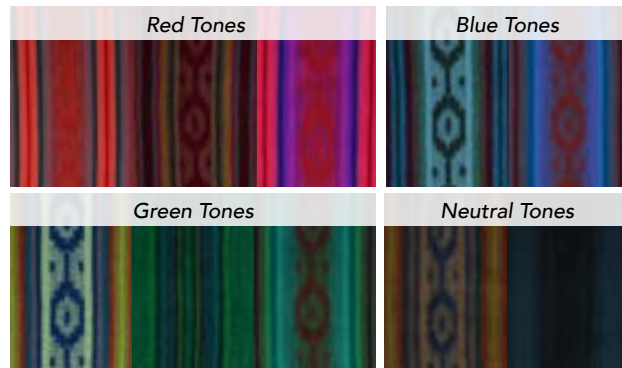

1-Red, 2-Pink, 3-Rust, 4-Green, 5-Light Blue, 6-Dark Blue, 7-Indigo, 8-Purple, 9-Brown, 10-Grey

Striped

1-Green, 2-Blue, 3-Brown, 4-Neutral

Multi

One of a kind! Colors may vary.

Orange

Chenille Scarf #51902

Wanderlust Shawl #51901

Min: 2

Acrylic. 74" x 21". Made in Ecuador.

Colors may vary slightly throughout the year.

636836205762

Red

Alpaca Polka Dot Scarf #51836

Min: 2 per color