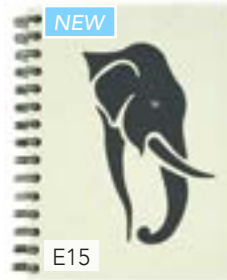

D9

D10

D12

D13

D14

D15

Order elephants...

E2

E3

E4

E5

E6

E7

E8

E9

E10

E11

E12

E13

Order sketch...

E14

E15

E16

S1

S2

S3

S4

S5

S6

S7

S8

S9

Order zoo animals...

S10

S11

W1

W4

W5

W7