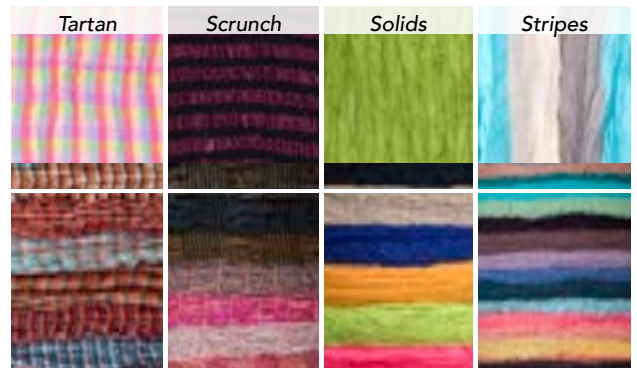

Square Scarf #51001 NEW

Min: 2 per color

Acrylic. 38" x 38". Made in Ecuador.

636836209807

Free Spirit Scarf #51403

Min: 2

Acrylic. 66" x 24" with 3" fringe. Made in Ecuador.

Order in Spring/Summer or Fall/Winter tones.

636836156194