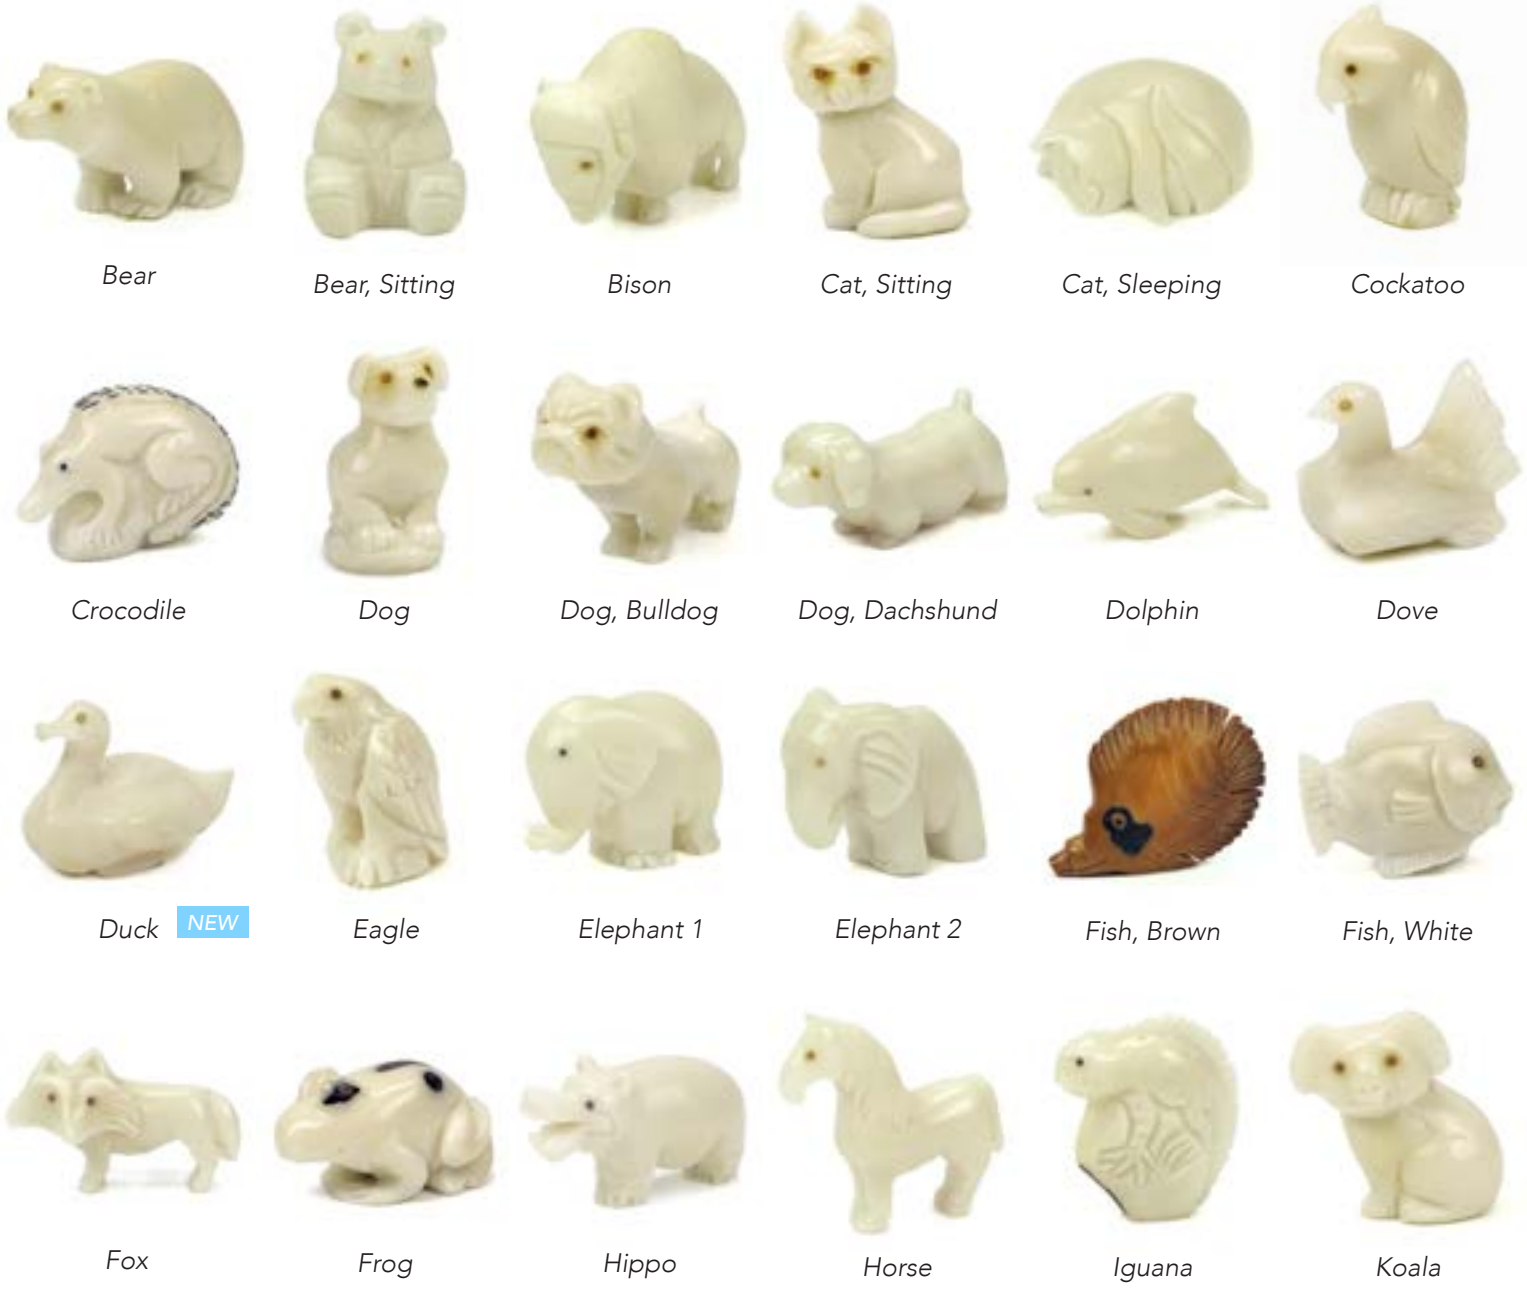

Mini Tagua Critter #60410

Min: 2 per style

Each piece is hand carved from a single tagua nut and comes in a small gift basket shrink-wrapped with a tagua nut and information card.

Approximate dimensions: 1-1½" x 1½-2". Made in Ecuador.

Order a variety of 24 or 2 per style of your choice.

636836156491

Bear

Bison

Cat, Sitting

Cat, Sleeping