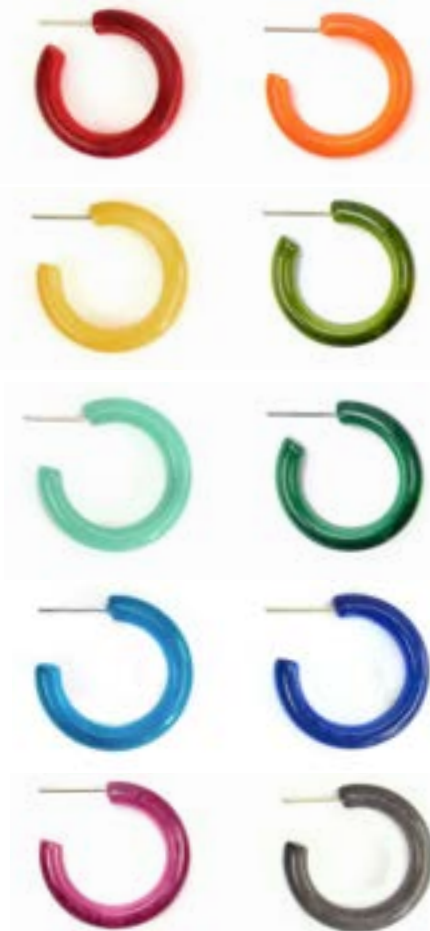

Magdalena Hoops #23884

Min: 3

Tagua hoops with hypoallergenic posts.
Approximately 1" in diameter. Made in Ecuador.

636836202716

Pre-pandemic, Aída spent time each weekend selling her glass creations to local and international tourists. Read more about her on page 186.