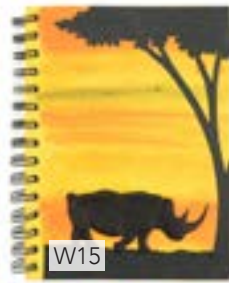

W8

W9

W10

W11

W12

W13

W14

W15

W16

W17

W18

W19

Order birds...

A1

A2

A3

A4

A5

A6

A7

A8

A9

A10

A11

A12

Order ocean animals...

O13

O14

O15

O1

O2

O4

O5

O6

O7

O8

F1

F5

Order flowers and plants...