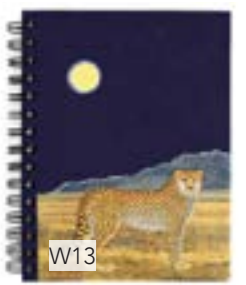

W8

W9

W10

W11

W12

W13

W14

W15

W16

W17

W18

W19

Order birds...

A1

A2

A3

A4

A5

A6

A7

A8

A9

A10

A11

A12

Order ocean animals...

O13

O14

O15

O1

O2

O4

O5

O6

O7

O8

F1

F5

Order flowers and plants...