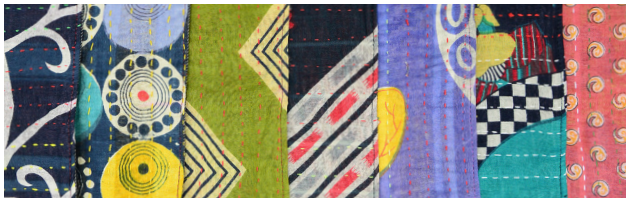

Textile colors/patterns will vary