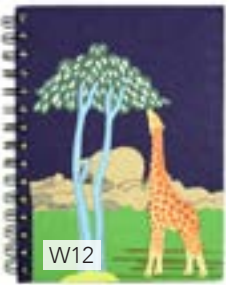

W8

W9

W10

W11

W12

W13

W14

W15

W16

W17

W18

W19

Order birds...

A1

A2

A3

A4

A5

A6

A7

A8

A9

A10

A11

A12

Order ocean animals...

O13

O14

O15

O1

O2

O4

O5

O6

O7

O8

F1

F5

Order flowers and plants...