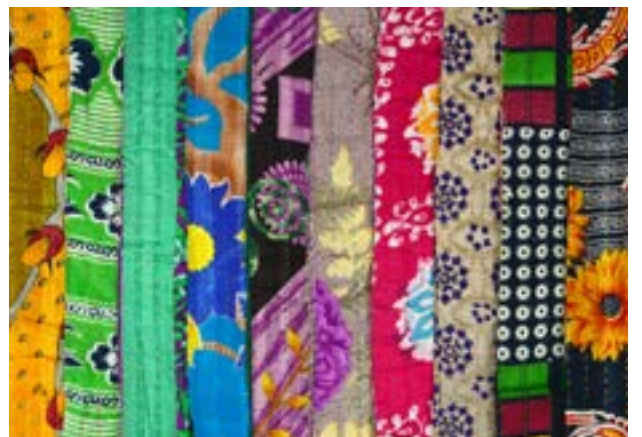

636836203614

Kantha Scarf #51751

Min: 2

Upcycled cotton saris. 75" x 14". Made in Bangladesh. Beaded details on trim. Always unique, ask for preferred tones!

636836203621

Cordoba Shawl #51904
 Min: 2
 Acrylic. 71" x 25". Made in Ecuador.
 One of a kind! Colors may vary.