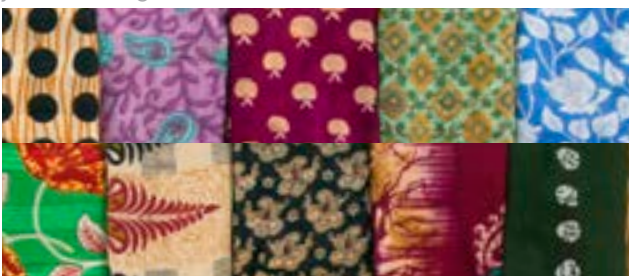

Cotton Bucket Hat #52050 **NEW**

Min: 2 per size

Upcycled cotton saris. Average brim: 2½". Made in Bangladesh.

Kantha provides endless patterns and an upcycled product you can feel good about!

XS | S | M | L

636836209944