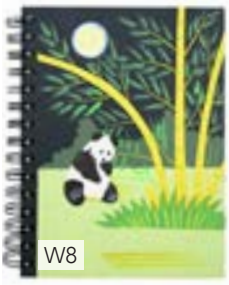

W8

W9

W10

W11

W12

W13

W14

W15

W16

W17

W18

W19

Order birds...

A1

A2

A3

A4

A5

A6

A7

A8

A9

A10

A11

A12

Order ocean animals...

O13

O14

O15

O1

O2

O4

O5

O6

O7

O8

F1

F5

Order flowers and plants...