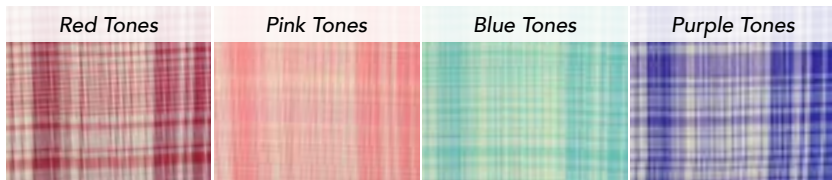

Boho Infinity Scarf #51401

Min: 2 per color
Acrylic. 33" x 11". Made in Ecuador.
Colors may vary slightly throughout the year.

636836156163

Pink Coral Rust Mint Seafoam Olive

Blue Royal Blue Grape Off White Sage Grey

Flat Acrylic Scarf #51802

Min: 2 per style
Acrylic. 70" x 22½". Made in Ecuador.
Each scarf comes with a hang tag!
Order any style in Spring/Summer or Fall/Winter tones.

636836148120

Minga can customize!

Order our scarf hang tags printed on sugar cane paper and customize with your logo and store info. Send your high resolution artwork to marketing@mingaimports.com and we'll do the rest!

Plaid **NEW**