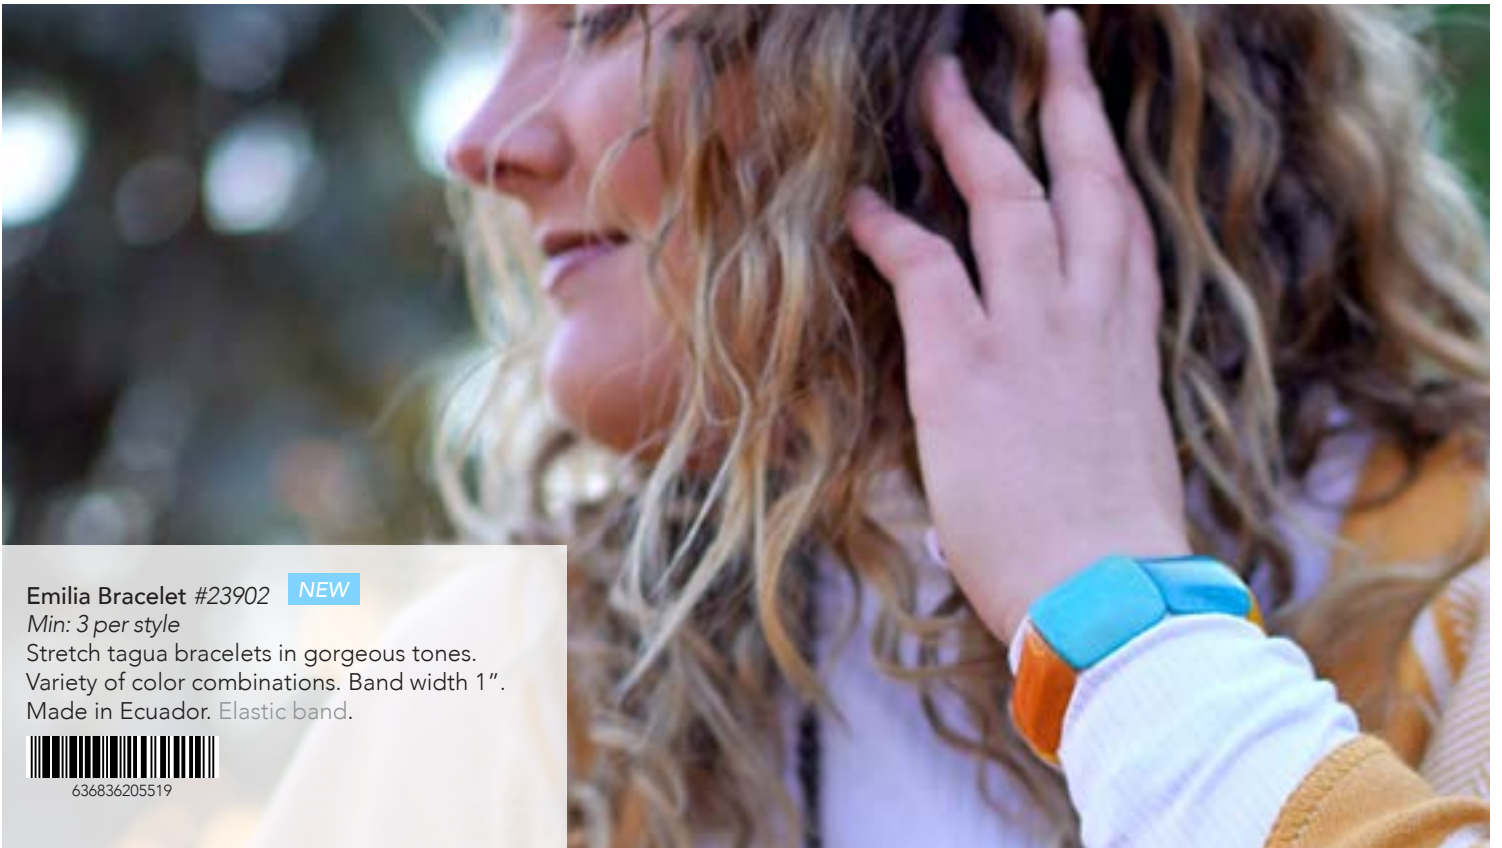

Emilia Bracelet #23902 NEW

Min: 3 per style
Stretch tagua bracelets in gorgeous tones.
Variety of color combinations. Band width 1".
Made in Ecuador. Elastic band.

636836205519