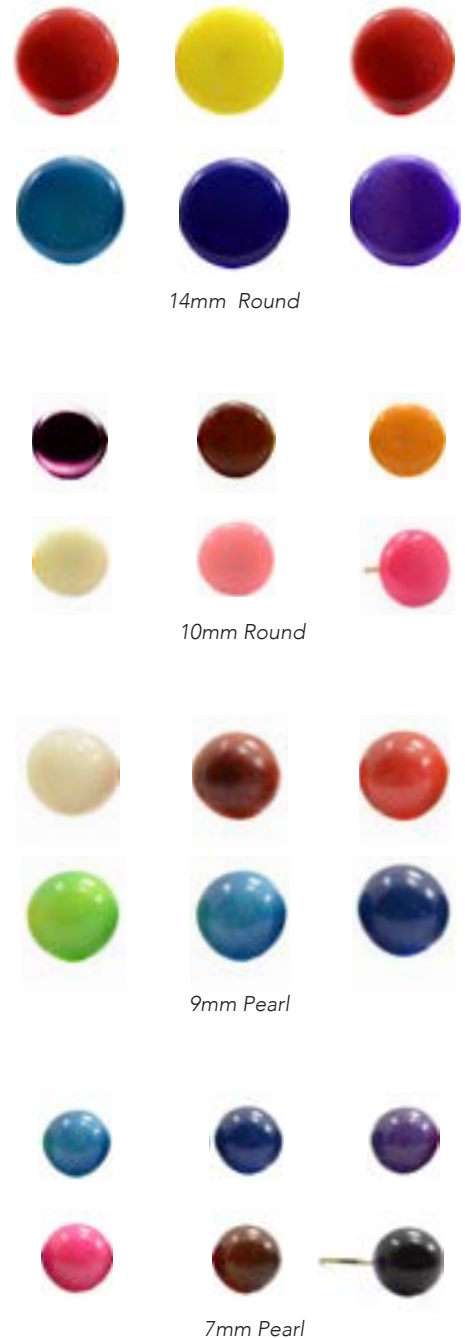

Natural stone in a simple cap. Approximate pendant length: 1 1/4". 24" chain. Made in Perú.

636836157481

Capped

Crowned

Tumbled Agate Pendant

#28230

Min: 6 per style

Tumbled stone. Length: 1"-1 1/4". Made in Perú.

Tagua. Made in Ecuador.

Surgical steel posts.

636836150215

Oval

Square

Curved

Diamond

Triangle

Circle

Large Long Triangle

Large Burst

Large Square

Large Rectangle

14mm Round

10mm Round

9mm Pearl