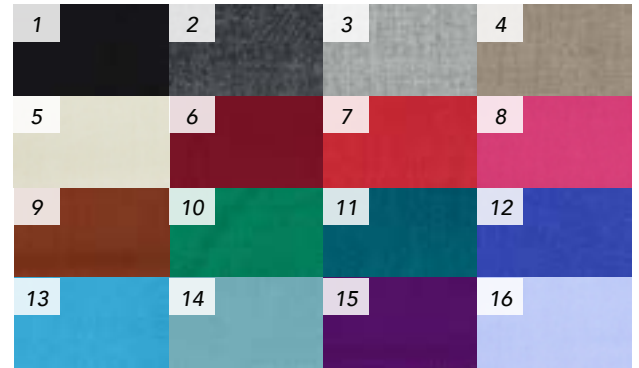

Lavish Alpaca Shawl #51933

Min: 2

50% Alpaca, 50% Acrylic. 77" x 27½". Made in Perú.

Also shown: Sylvan Necklace, pg 12, and Sofia Bracelets, pg 34.

636836205168

1-Black, 2-Charcoal, 3-Grey, 4-Tan, 5-Cream, 6-Burgundy, 7-Red, 8-Pink, 9-Brown, 10-Green, 11-Turquoise, 12-Blue, 13-Sky Blue, 14-Teal, 15-Purple, 16-Periwinkle

Royal Alpaca Wrap #51381

Min: 2

100% Alpaca. 69" x 28". Made in Perú.

Lightweight, finely woven.

636836155029