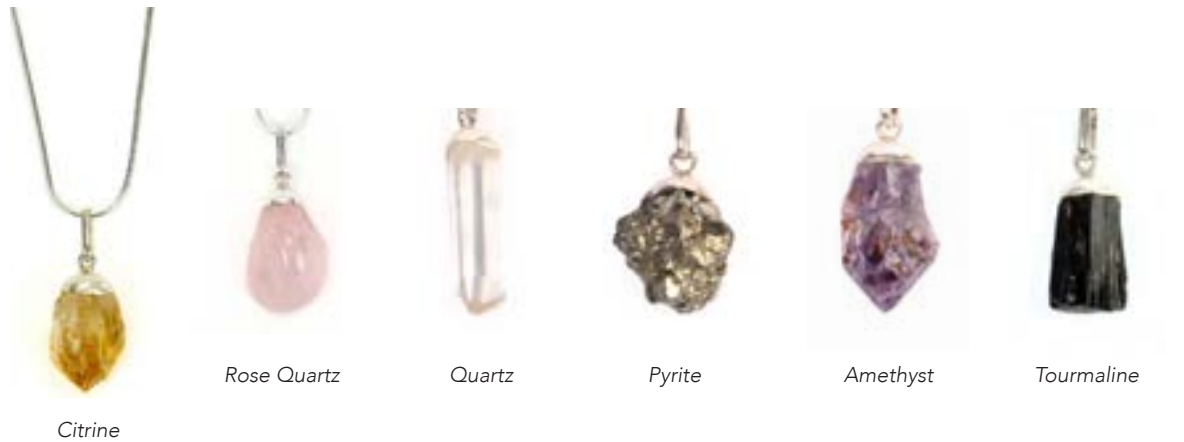

Silver

Gold

Mineral Necklace in Silver Setting

#21632

Min: 3 per color

Silver with semi-precious stone. Average pendant H: 3/4". 24" chain. Made in Perú.

636836158242

Citrine