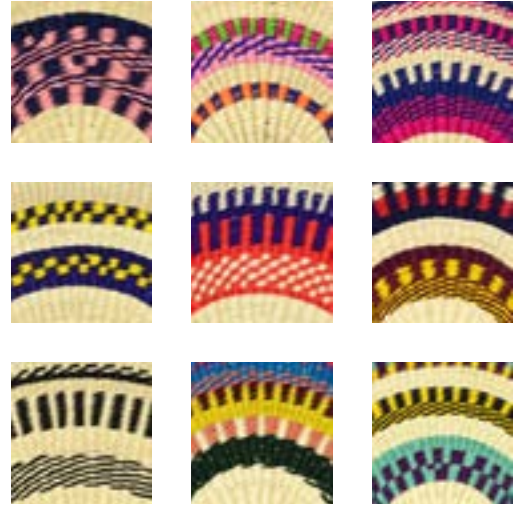

Many unique designs available!