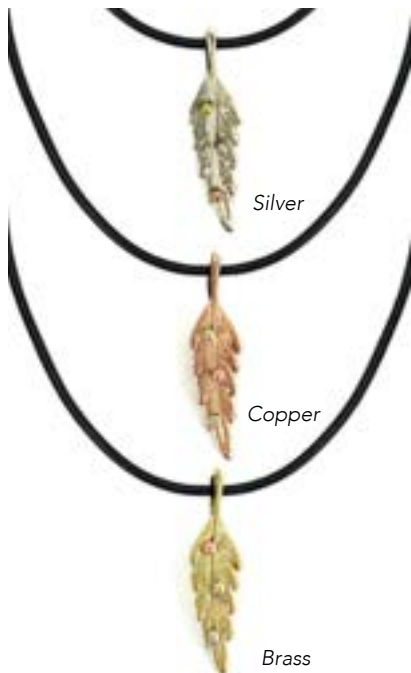

636836210957