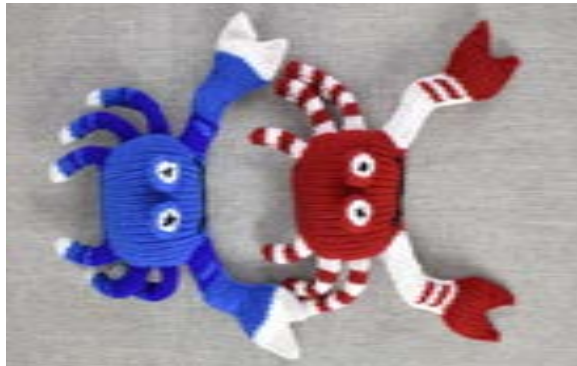

Crab

Have an idea for a Dandy Pal? We'd love to hear your ideas. Custom order and watch your unique designs come to life. Minimum quantities apply, please email us at products@mingaimports.com for more details.