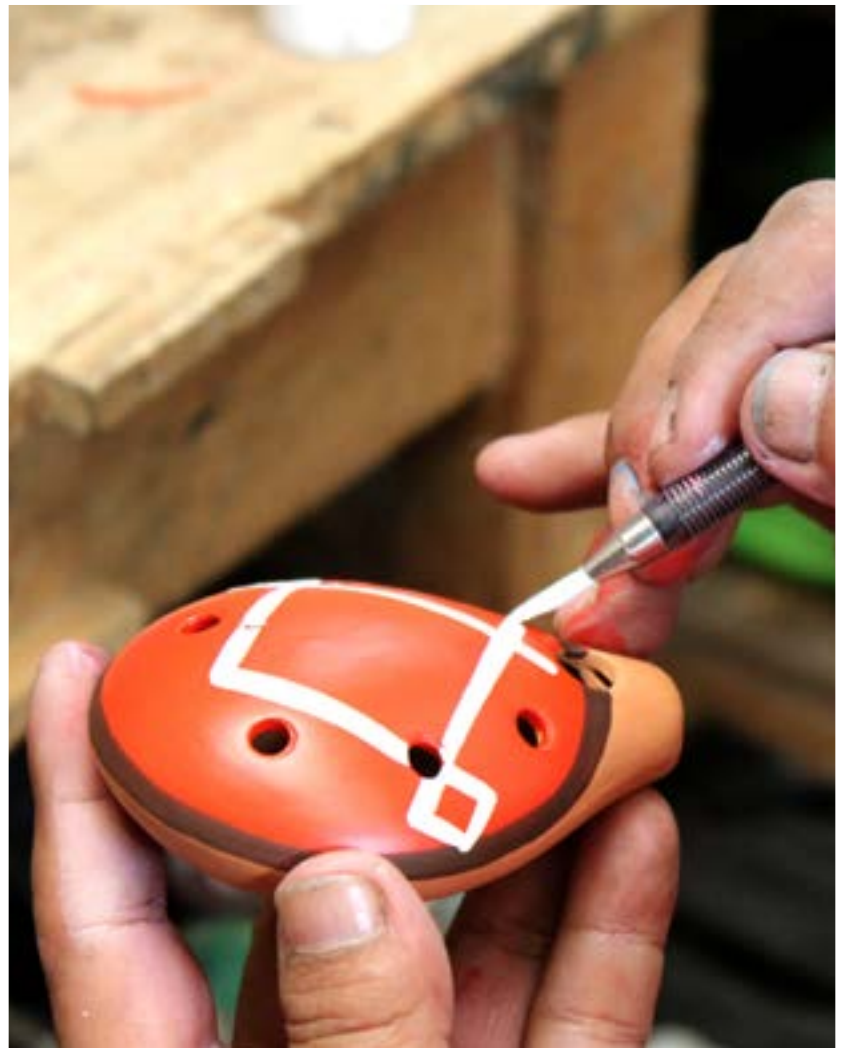

Made in Sri Lanka.

636836156712

FORTUNATO

*rainsticks, quenás,
zampoñas, flutes,
and ocarinas.*

Fortunato learned to play wind instruments at age 15, and at 23 he began to produce them. He learned how to cut caña and tune his instruments from musicians he met during his travels. Fortunato's products are thoughtfully crafted through his lifetime of expertise. What he enjoys most about his work is creating and innovating, making new designs, and improving the quality of his instruments.