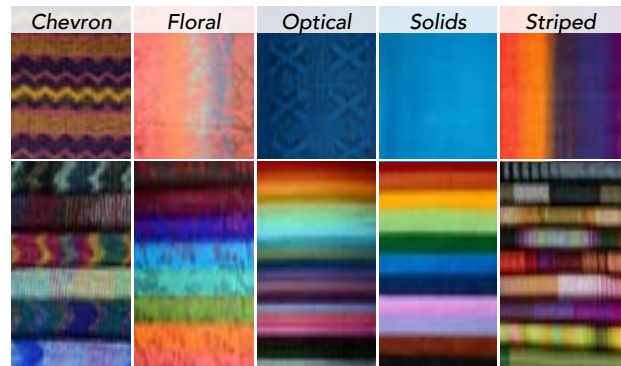

Boho Infinity Scarf #51401

Min: 2 per color
Acrylic. 33" x 11". Made in Ecuador.
Colors may vary slightly throughout the year.

636836156163

Pink Coral Rust Mint Seafoam Olive

Blue Royal Blue Grape Off White Sage Grey

Flat Acrylic Scarf #51802

Min: 2 per style
Acrylic. 70" x 22½". Made in Ecuador.
Each scarf comes with a hang tag!
Order any style in Spring/Summer or Fall/Winter tones.

636836148120

Minga can customize!

Order our scarf hang tags printed on sugar cane paper and customize with your logo and store info. Send your high resolution artwork to marketing@mingaimports.com and we'll do the rest!

Plaid **NEW**