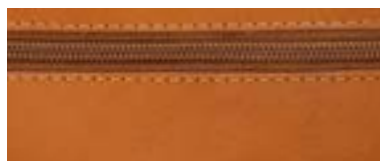

Tan

Sonder Pouch/Clutch #56868

Min: 2

Leather and traditional Chumbi textile. Top zipper pocket and backside zipper pocket. H: 5½" x W: 8¼". Strap loop is 4¾". Made in Ecuador.

636836202495

Phone Pouch #56407

Min: 3 per style

Cotton. H: 6" x W: 3½", strap 27".

Made in Bangladesh.

Lined, zip closure, slip pocket in front.

636836155937