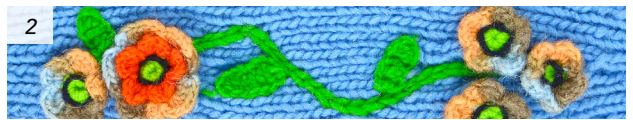

1-Navy, 2-Blue, 3-Green