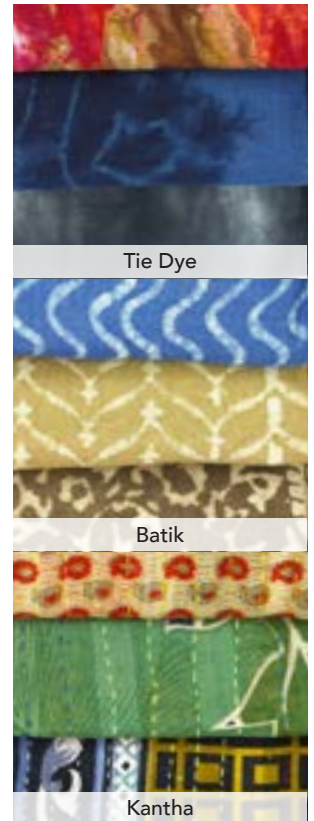

Batik

Kantha

Cotton Jewelry Roll #56652

Min: 2

Cotton. 12½" x 6¾". Made in Bangladesh.

636836158051

Tie Dye