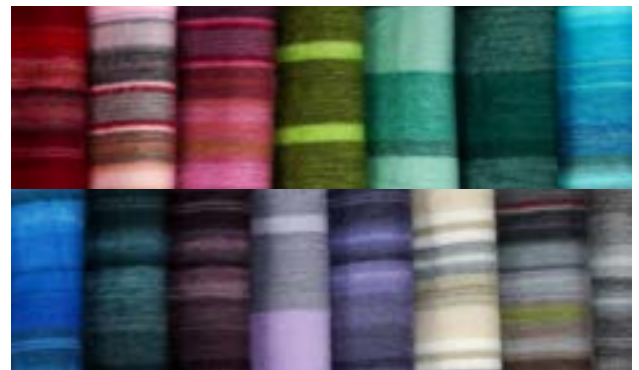

Orange

Chenille Scarf #51902

Min: 2 per color

Acrylic. 66" x 20". Made in Ecuador.

Colors may vary slightly throughout the year.

636836205786

1-Red, 2-Burgundy, 3-Pink, 4-Orange, 5-Mustard, 6-Teal, 7-Turquoise, 8-Blue, 9-Spruce, 10-Purple, 11-Dark Brown, 12-Charcoal, 13-Taupe, 14-Grey, 15-Sand

Cozy Scarf #51501

Min: 2 per selection

Acrylic. Infinity: 37" x 13" and Flat: 74" x 13".

Made in Ecuador. Infinity or Flat. Colors may vary throughout the year.

636836156989