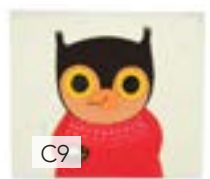

Square Note Box #99314
Min: 2 per style
4" x 4½". Made in Sri Lanka.

Square Note Box Refill #99317
Min: 2
80 sheets.
Made in Sri Lanka.