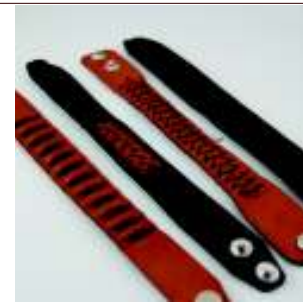

29024 Leather Medium Leather Bracelet with Snap Black